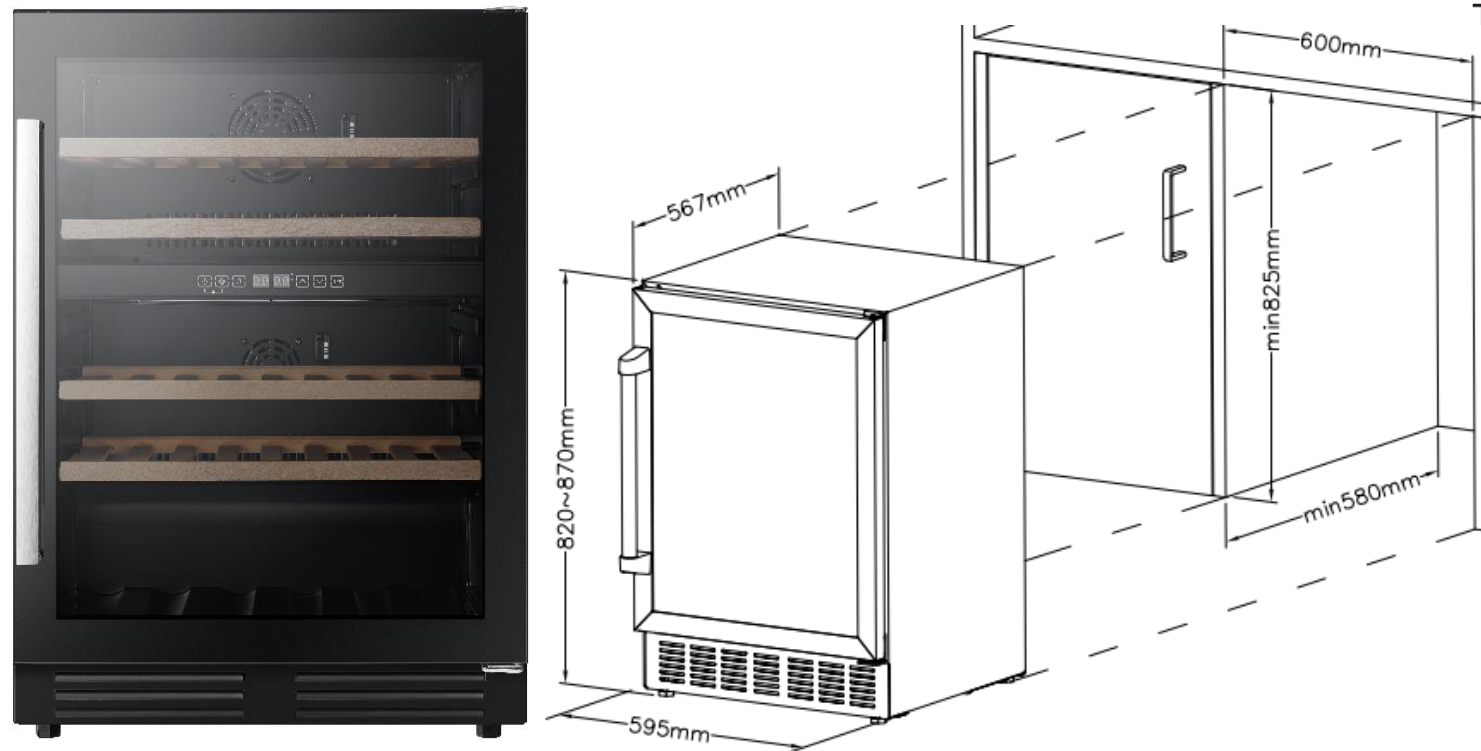

Product Data Sheet

Prima Code	PRWC405
Description	60cm Wine Cooler
Colour	Black
EAN Code	5054913504235
Bottle capacity	44 Bordeaux Bottles
Features	Reversible door
	Digital temperature display
	Adjustable thermostat
	°C or °F display option
	Temperature warning alarm
	Exterior stainless steel handle
	Internal light
	Auto defrost
	Replaceable door gaskets
Door	Reversible black glass
Legs	Adjustable front & rear
Shelves	4 x Wooden
Gross capacity	130L
Net capacity	127L
Maximum noise level	39dB(A)
Temperature range	5-20°C
Connection rating (W)	70
Current (A)	0.6
Power supply	13A
Refrigerant type	R600a
Connection	UK Plug
Product Height (mm)	820 (extends to 870)
Product Width (mm)	595
Product Depth (mm)	567
Guarantee	5 Year parts & 2 year labour