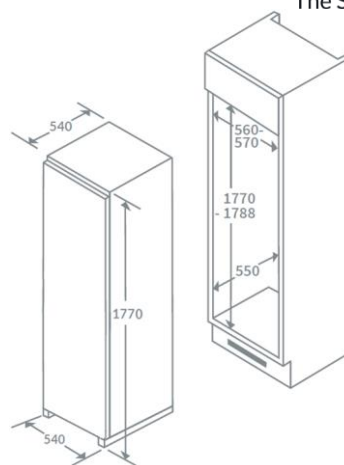

Product Data Sheet

Prima Code	PRRF211
Description	Larder Freezer
Colour	White
EAN Code	5054913452765
Energy Rating	F
Features	Super Freeze
	Over temperature alarm
	9 Drawers
	Flame retardant metal back
Door	Reversible door
Hinges	Sliding hinge
Legs	Adjustable at front
Cable Length	170cm
Shelves & balconies	Clear
Gross Capacity	210 litres
Net Capacity	204 litres
Net Capacity - Freezer	204 litres
Auto/Manual Freezer	Manual defrost freezer
Freezer Rating	****
Maximum Noise Level	39dBA
Temperature Range	-18°C
Energy consumption per 24h	0.71kWh
Energy consumption per annum	264kWh
Power Supply	13A
Refrigerant type	R600a
Connection	UK Plug
Product Height (mm)	1770
Product Width (mm)	540
Product Depth (mm)	540
Guarantee	5 Year parts & 2 year labour