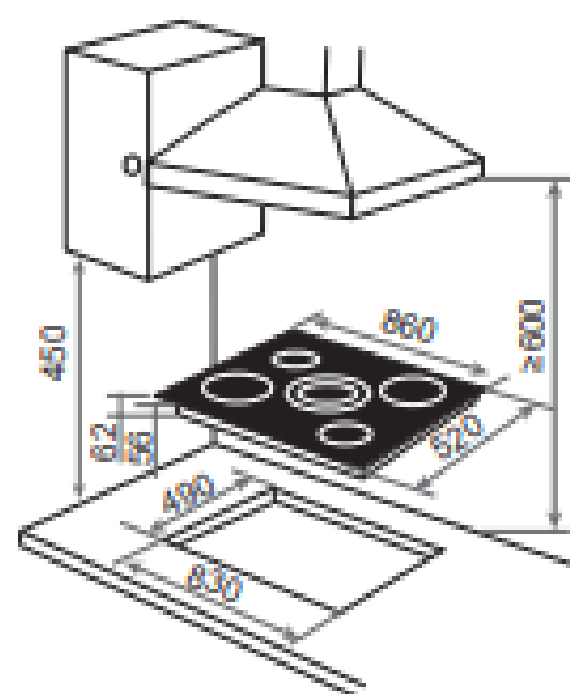

Product Data Sheet

PRCEH112

Prima Code	PRCEH112
Description	90cm Ceramic Hob
Colour	Black
EAN Code	5054913504228
No. of cooking Zones	5 Zones
Features	Child lock function
	Residual heat indicators
	1-99 minute timer (each zone)
	Auto safety shut off mechanism
Controls	Touch control
Control Panel Style	Front panel
Power Levels	9 power levels
Digital Timer Setting	1-99 minute timer
Glass	Black frameless
Front left zone diameter (mm)	180
Rear left zone diameter (mm)	145
Middle Centre zone diameter (mm)	230
Rear right zone diameter (mm)	180
Front right zone diameter (mm)	145
Front left zone power	1800W
Rear left zone power	1200W
Middle Centre zone power	2500W
Rear right zone power	1800W
Front right zone power	1200W
Nominal Power	8500W
Electrical Voltage (V)	220-240
Frequency (Hz)	50/60
Product Height (mm)	62
Product Width (mm)	860
Product Depth (mm)	520
Cut Out Width (mm)	830
Cut Out Depth (mm)	490
Electrical supply cord length (mm)	n/a (Hard Wired)
Required clearance above hob (mm)	750
Warranty	5 Year parts & 2 year labour