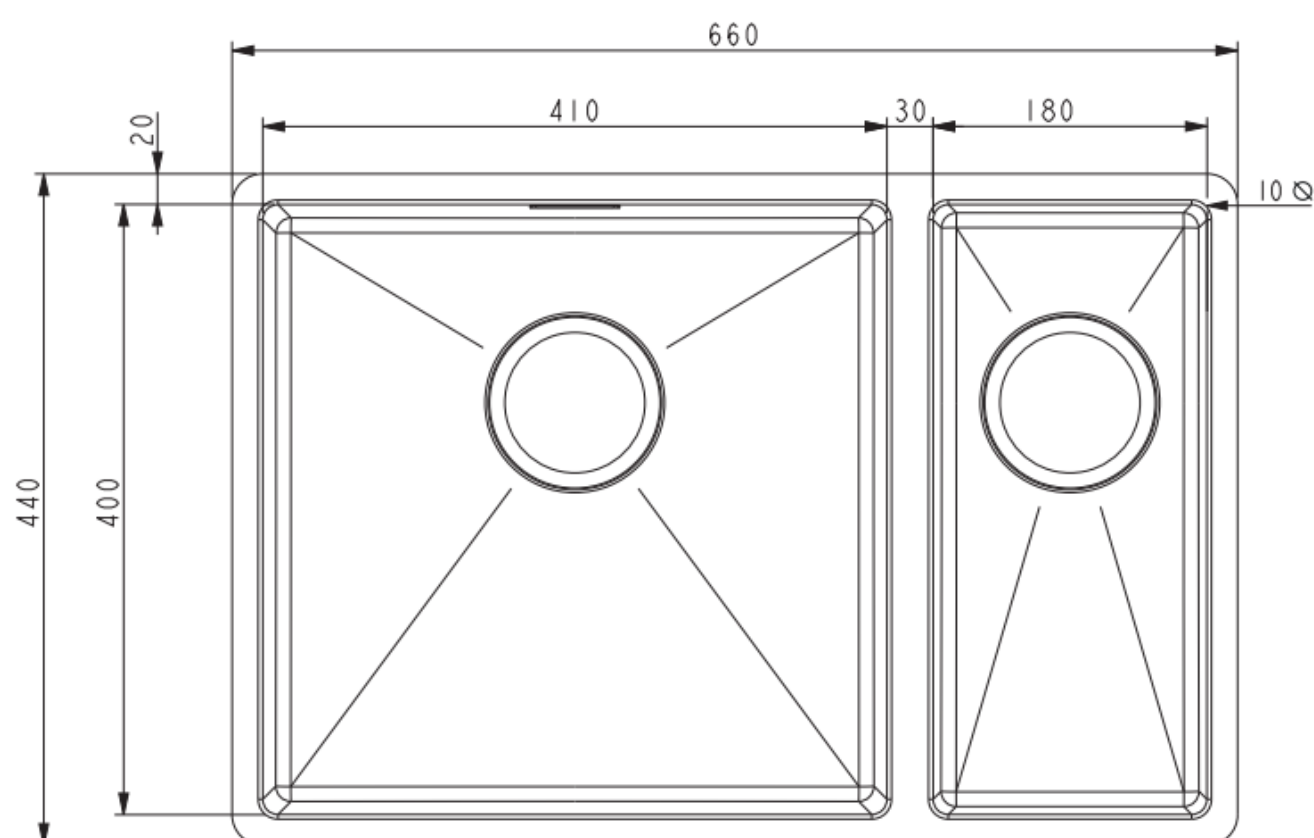

Product Data Sheet

Prima Code	CPR526
Description	PRIMA+ 1.5B R10 LH Main Bowl INS LARGE SINK STST
Colour	Polished Stainless Steel
Material	SS304 Stainless Steel
Stainless Steel Thickness (mm)	0.8
Finish	Polished
Fitting Style	Inset & Undermount
Sealant Strip (Incl./Separate)	N/A
No. Drainers	0
No. Tap Holes	0
Dimensions (mm)	W660 x D440 x H190
Main Bowl Dimensions (mm)	W410 x D400 x H190
Small Bowl Dimensions (mm)	W180 x D400 x H125
Cut out depth (mm)	See downloads for Inset or Undermount
Cut out width (mm)	
Minimum cabinet width (mm)	700
Main Bowl Radius (mm)	10
Small Bowl Radius (mm)	10
Drainer (RH/LH)	No Drainer
Reversible	No
Accessories (included)	Waste, overflow, clips & Cut out guide
Accessories (optional)	CPR108 Plumbing kit
Waste disposer compatible	Yes
Boxed/Sleeved packaging	Boxed
Guarantee	Lifetime