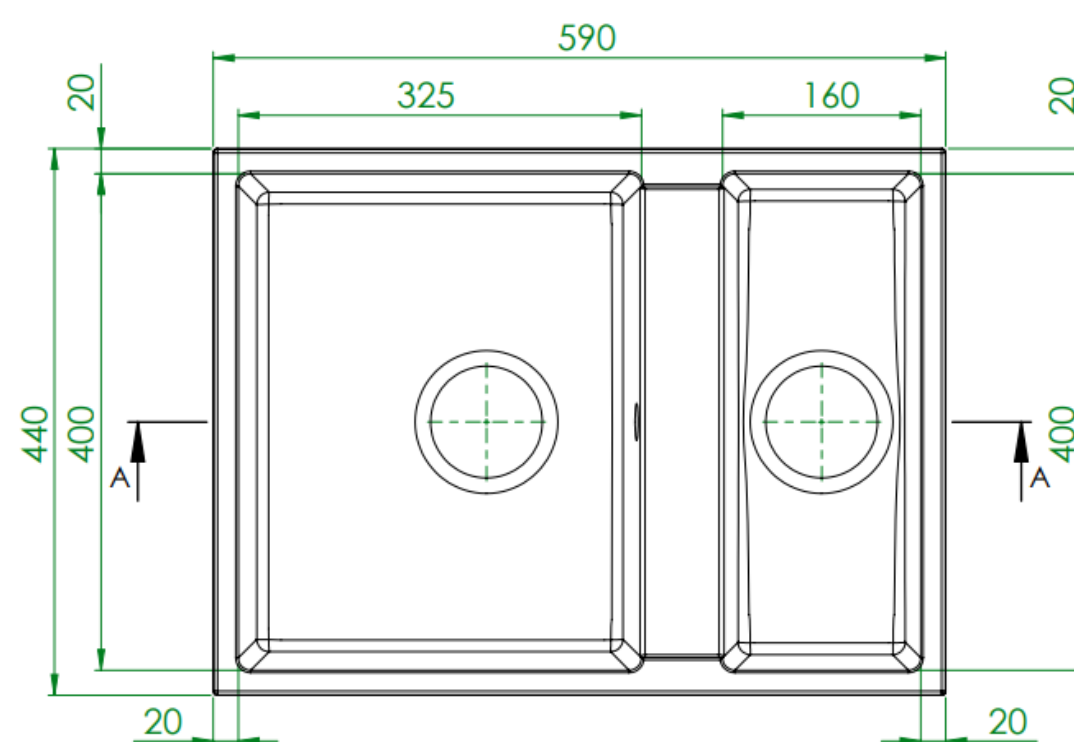

Product Data Sheet

Prima Code	CPR361
Description	Prima+ Granite 1.5B Undermount Sink
Colour	Light Grey
Material	Granite
Finish	Matt
Fitting Style	Undermount
Sealant Strip (Incl./Separate)	Separate
Features	Extra deep bowl Scratch resistant Stain resistant
Dimensions (mm)	W 590 x D 440 x H 207
Main Bowl Dimensions (mm)	W 325 x D 400 x H 207
Half Bowl Dimensions (mm)	W 160 x D 400 x H 177
Cut out depth (mm)	400
Cut out width (mm)	550
Minimum cabinet width (mm)	600
Main Bowl Radius (mm)	10
Half Bowl Radius (mm)	10
Reversible	NO
Accessories (included)	Waste, overflow, plumbing kit, fitting clips & Cut out
Waste disposer compatible	Yes
Boxed/Sleeved packaging	Boxed
Guarantee	Lifetime