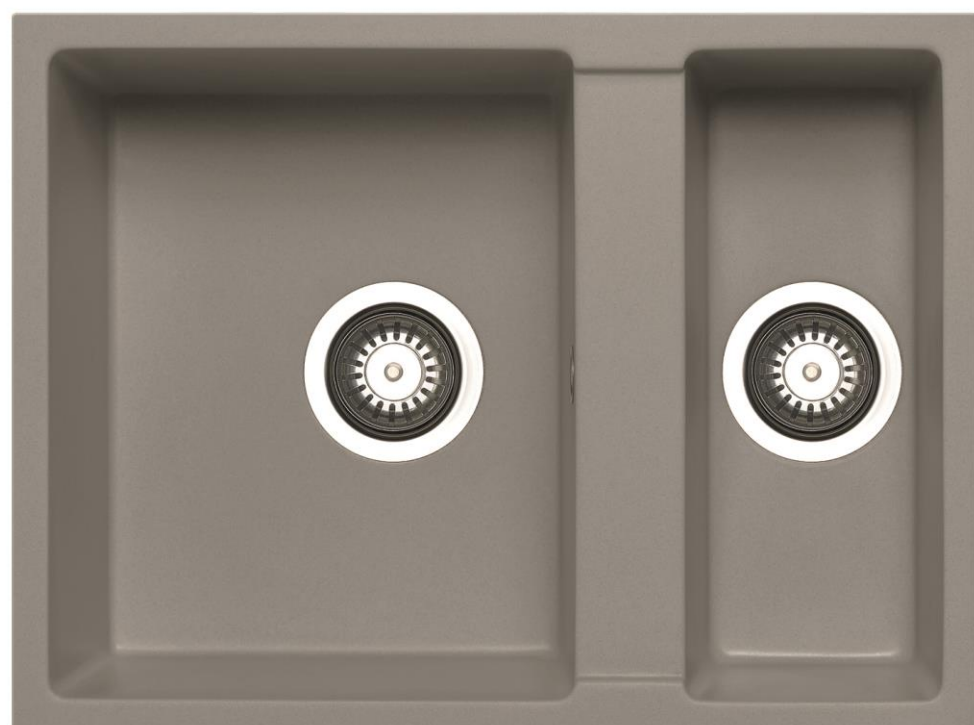

Product Data Sheet

Prima Code	CPR361
Description	Prima+ Granite 1.5B Undermount Sink
Colour	Light Grey
Material	Granite
Finish	Matt
Fitting Style	Undermount
Sealant Strip (Incl./Separate)	Separate
Features	Extra deep bowl Scratch resistant Stain resistant
Dimensions (mm)	W 590 x D 440 x H 207
Main Bowl Dimensions (mm)	W 325 x D 400 x H 207
Half Bowl Dimensions (mm)	W 160 x D 400 x H 177
Cut out depth (mm)	400
Cut out width (mm)	550
Minimum cabinet width (mm)	600
Main Bowl Radius (mm)	10
Half Bowl Radius (mm)	10
Reversible	NO
Accessories (included)	Waste, overflow, plumbing kit, fitting clips & Cut out
Waste disposer compatible	Yes
Boxed/Sleeved packaging	Boxed
Guarantee	Lifetime