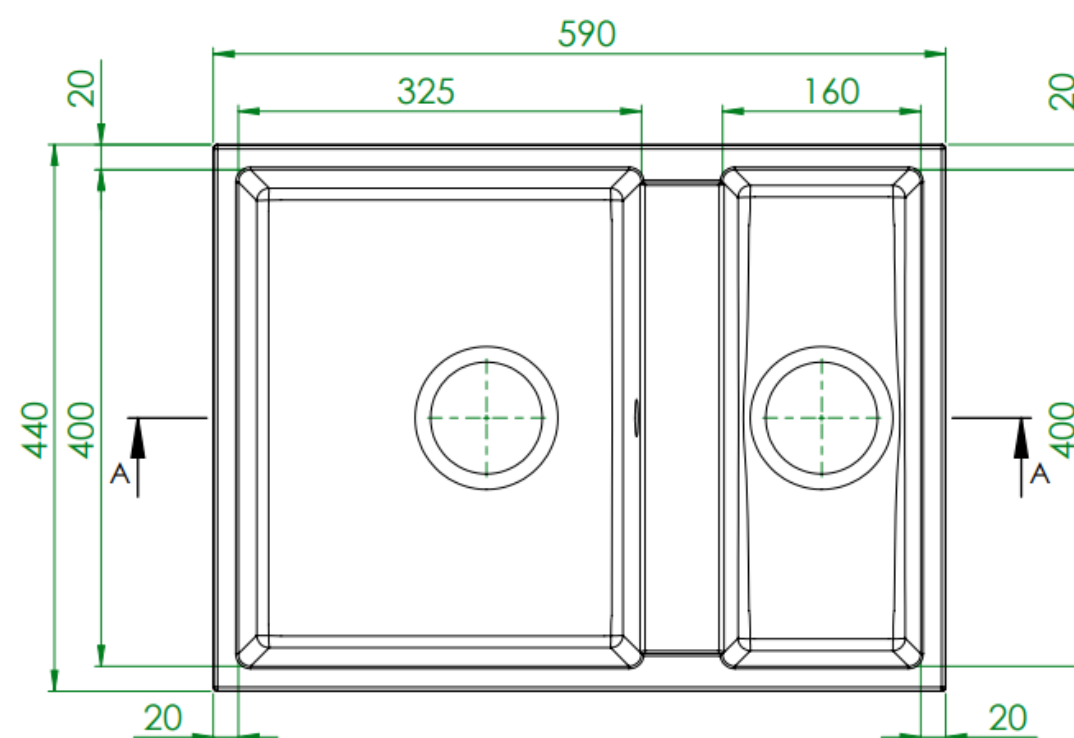

# Product Data Sheet

Prima Code	CPR359
Description	Prima+ Granite 1.5B Undermount Sink
Colour	Black
Material	Granite
Finish	Matt
Fitting Style	Undermount
Sealant Strip (Incl./Separate)	Separate
Features	Extra deep bowl Scratch resistant Stain resistant
Dimensions (mm)	W 590 x D 440 x H 207
Main Bowl Dimensions (mm)	W 325 x D 400 x H 207
Half Bowl Dimensions (mm)	W 160 x D 400 x H 177
Cut out depth (mm)	400
Cut out width (mm)	550
Minimum cabinet width (mm)	600
Main Bowl Radius (mm)	10
Half Bowl Radius (mm)	10
Reversible	NO
Accessories (included)	Waste, overflow, plumbing kit, fitting clips & Cut out
Waste disposer compatible	Yes
Boxed/Sleeved packaging	Boxed
Guarantee	Lifetime