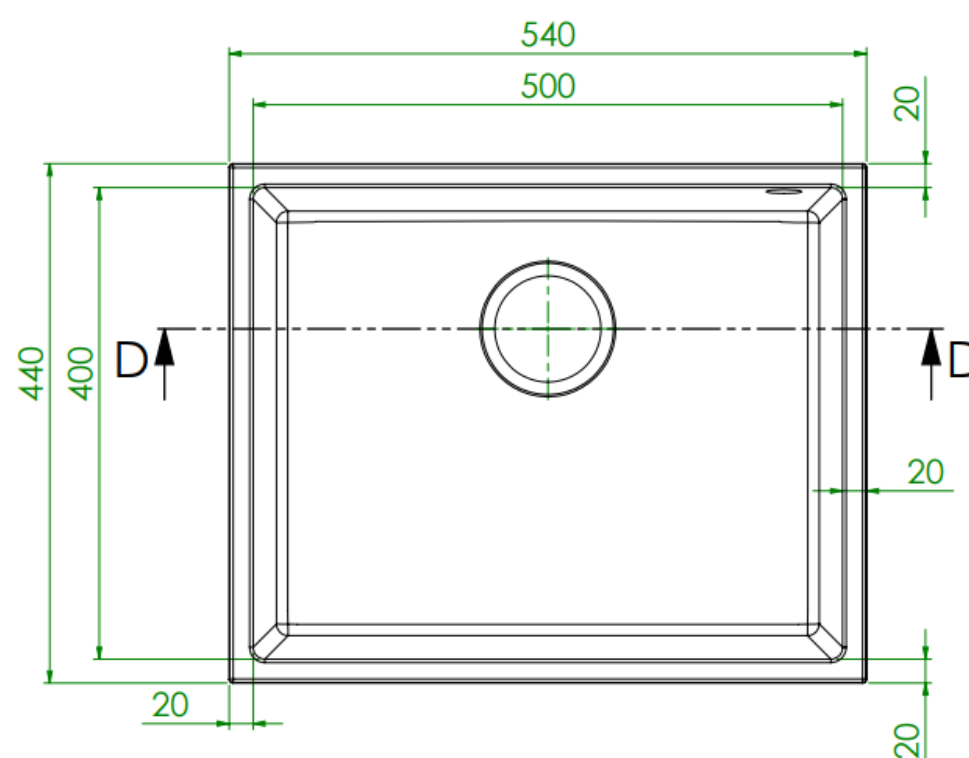

# Product Data Sheet

Prima Code	CPR357
Description	Prima+ Granite 1B Large Undermount Sink
Colour	White
Material	Granite
Finish	Matt
Fitting Style	Undermount
Sealant Strip (Incl./Separate)	Separate
Features	Extra deep bowl Scratch resistant Stain resistant
Dimensions (mm)	W 540 x D 440 x H 207
Main Bowl Dimensions (mm)	W 500 x D 400 x H 207
Cut out depth (mm)	400
Cut out width (mm)	500
Minimum cabinet width (mm)	600
Main Bowl Radius (mm)	10
Half Bowl Radius (mm)	10
Reversible	NO
Accessories (included)	Waste, overflow, plumbing kit, fitting clips & Cut out
Waste disposer compatible	Yes
Boxed/Sleeved packaging	Boxed
Guarantee	Lifetime