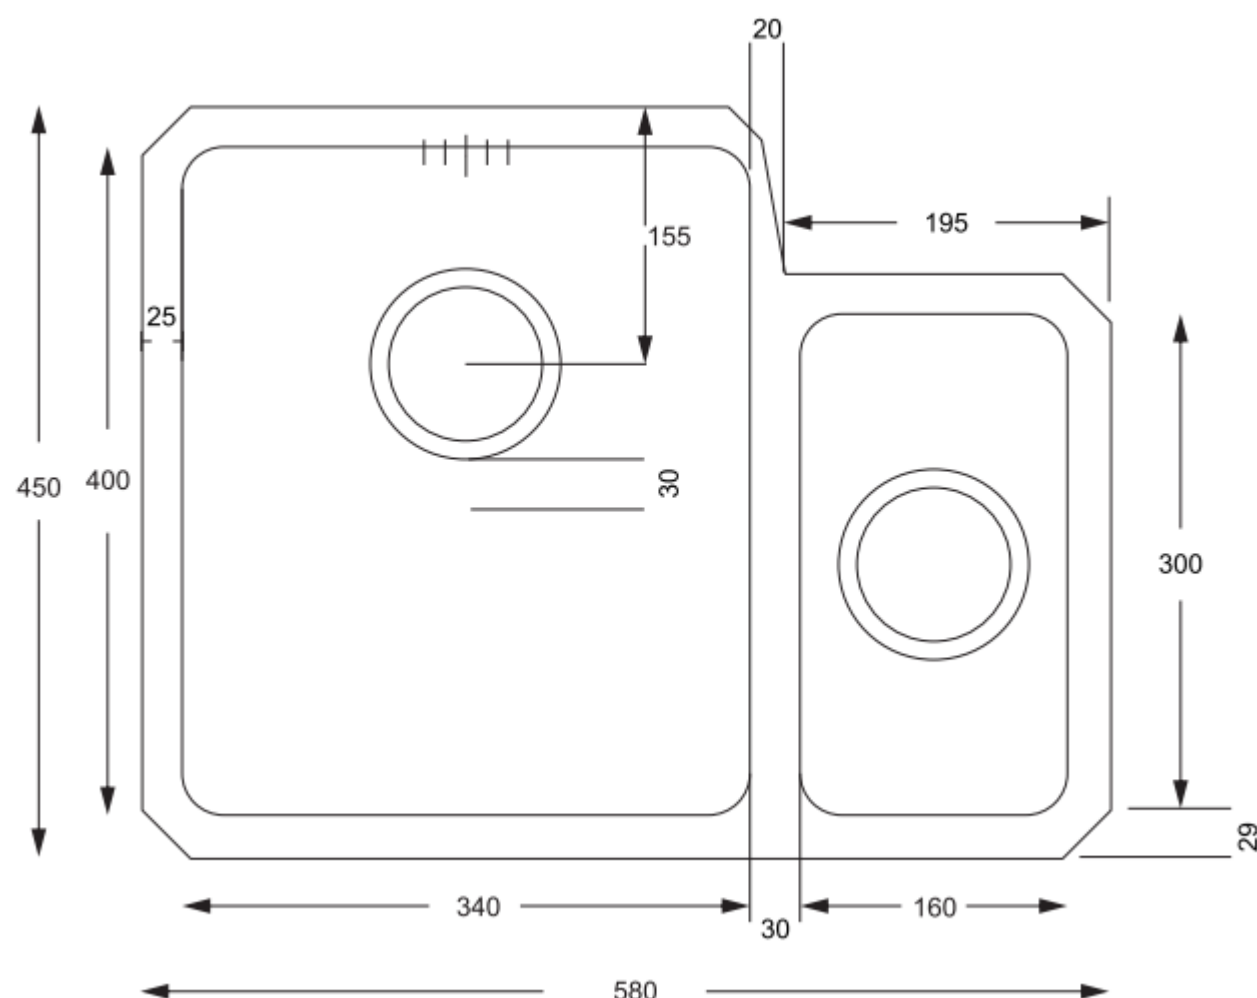

Product Data Sheet

Prima Code	CPR054
Description	PRIMA+ 1.5B R25 LH Main Bowl UM SINK STST
Colour	Polished Stainless Steel
Material	SS304 Stainless Steel
Stainless Steel Thickness (mm)	0.8
Finish	Polished
Fitting Style	Undermount
Sealant Strip (Incl./Separate)	N/A
No. Drainers	0
No. Tap Holes	0
Dimensions (mm)	W580 x D450 x H190
Main Bowl Dimensions (mm)	W340 x D400 x H190
Small Bowl Dimensions (mm)	W160 x D300 x H120
Cut out depth (mm)	310
Cut out width (mm)	540
Minimum cabinet width (mm)	600
Main Bowl Radius (mm)	25
Small Bowl Radius (mm)	25
Drainer (RH/LH)	No Drainer
Reversible	No
Accessories (included)	Waste, overflow, clips & Cut out guide
Accessories (optional)	CPR108 Plumbing kit
Waste disposer compatible	Yes
Boxed/Sleeved packaging	Boxed
Guarantee	Lifetime