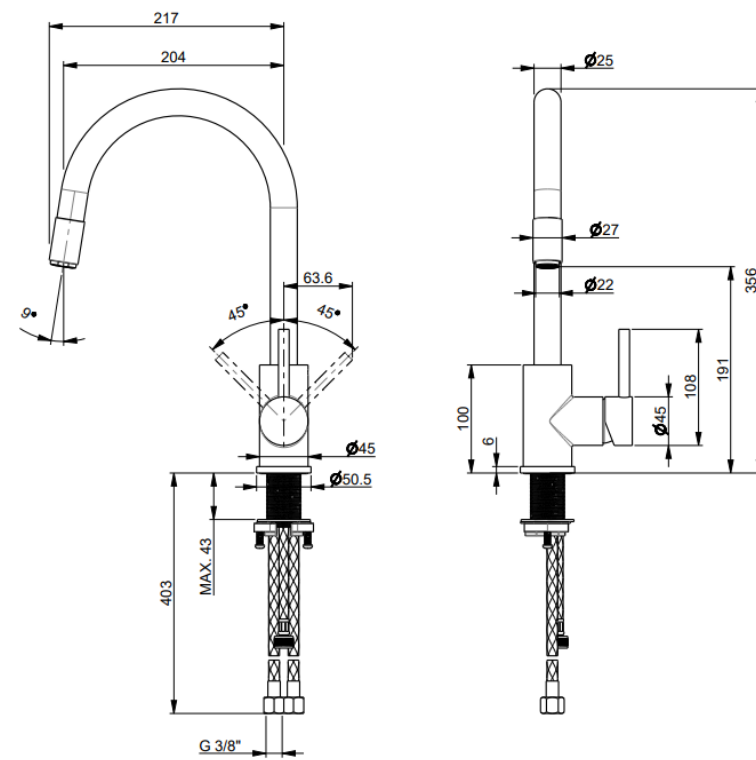

Product Data Sheet

Prima Code	BPR550
Description	Single Lever swivel Pull out spout
Barcode	5054913470752
Colour	Black/Stainless Steel
Material	Stainless Steel
Features	Italian Manufactured
	Pull out spout
	Spout 360°
	Handle rotation 45-45°
Minimum Pressure	0.7 bar
Maximum Pressure	5 bar
Spout Type	Round swivel & pull out
Operation	Single Lever
Spout Reach(mm)	204
Spout Height (mm)	191
Product Height (mm)	356
Base/Handle Width (mm)	45
Base Diameter (mm)	50.5
Tap Hole requirement (mm)	34.5
Guarantee	5 Years
WRAS approved (/certificate)	NO