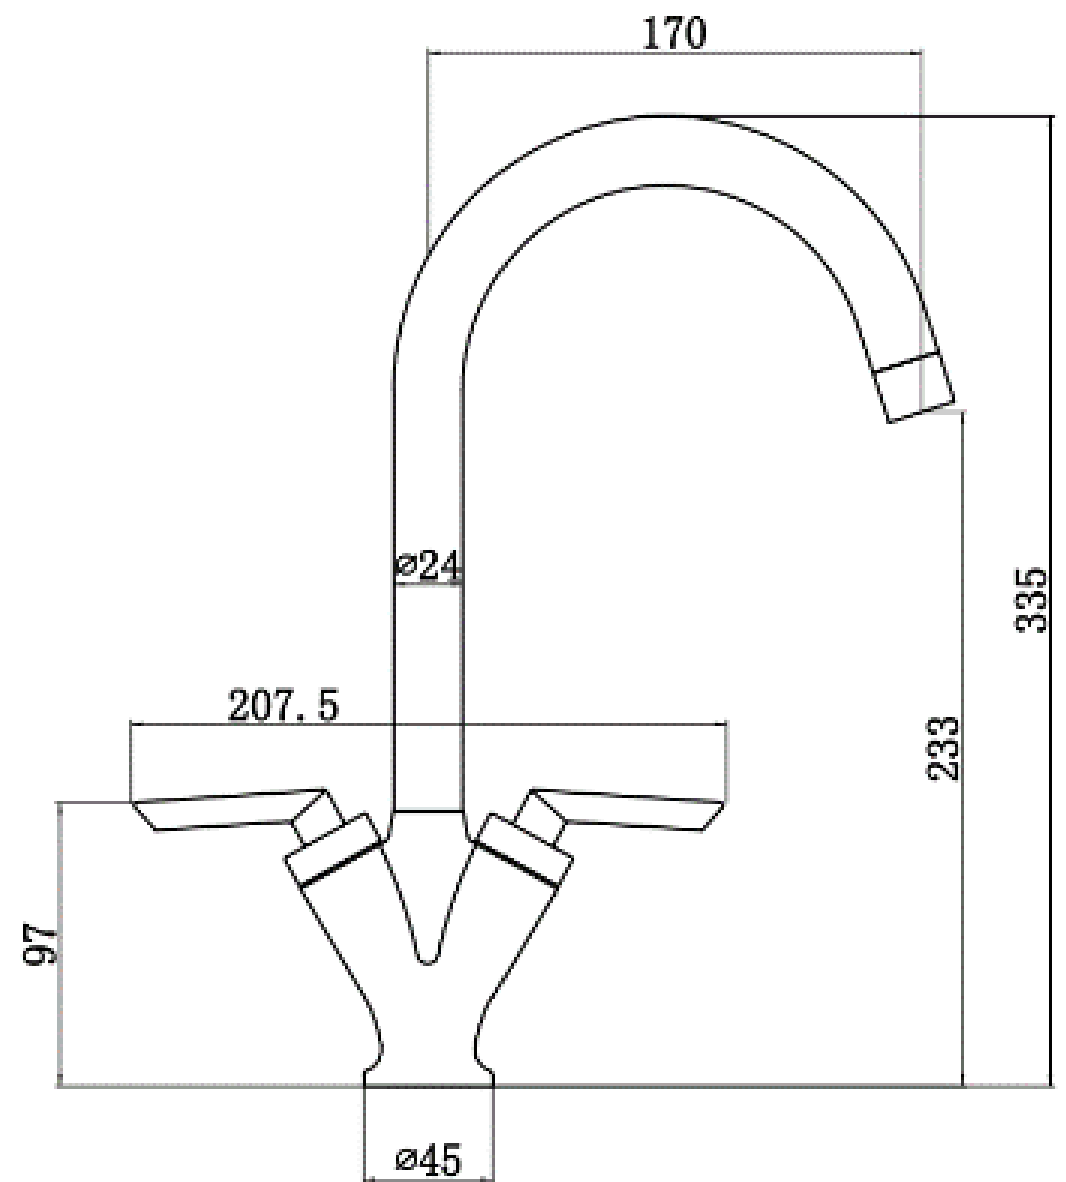

Product Data Sheet

| Prima Code | BPR1059 |
|------------------------------|--|
| Description | Dual Lever V Shape Mixer Tap |
| Colour | Black |
| Material | Chrome |
| Minimum Pressure | 0.1 bar |
| Maximum Pressure | 12 Bar |
| Spout Type | Swivel |
| Operation | Quarter turn |
| Spout Reach(mm) | 170 |
| Spout Height (mm) | 223 |
| Product Height (mm) | 335 |
| Base/Handle Width (mm) | 207 |
| Base Diameter (mm) | 45 |
| Tap Hole requirement (mm) | 30 |
| Guarantee | 5 years, 3 Valves, 1 serviceable parts |
| WRAS approved (/certificate) | Approved |